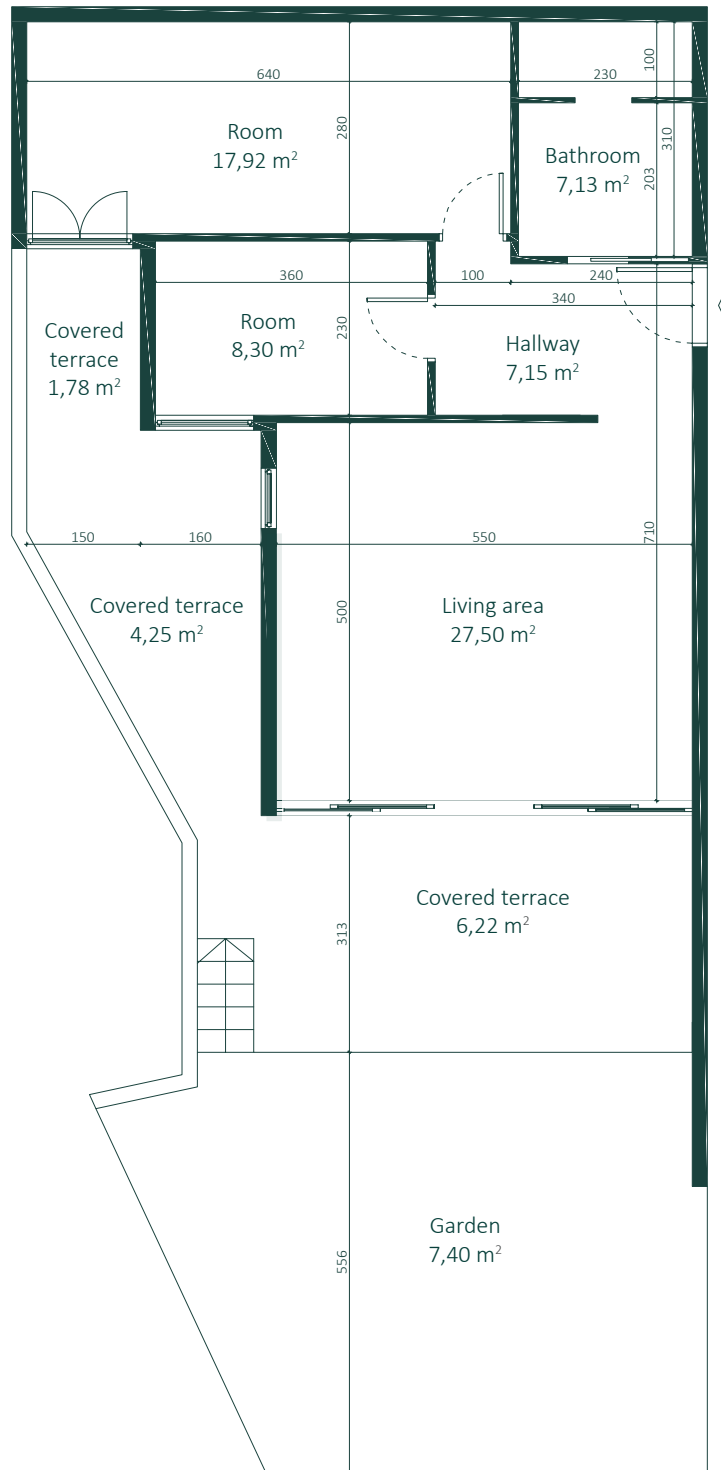

TERRACE

luxury • living

APARTMENT 002 TOTAL AREA 80,25 m² 2 BEDROOM 1 BATHROOM

Sizes and dimensions are approximate, actual may vary. Floor plans are for illustrative purposes only and should only be used as such by any prospective buyer. Whilst every attempt will be made to ensure the accuracy of the floor plan contained here, measurements of doors, windows, rooms, and any other item are approximate, and no responsibility will be taken.